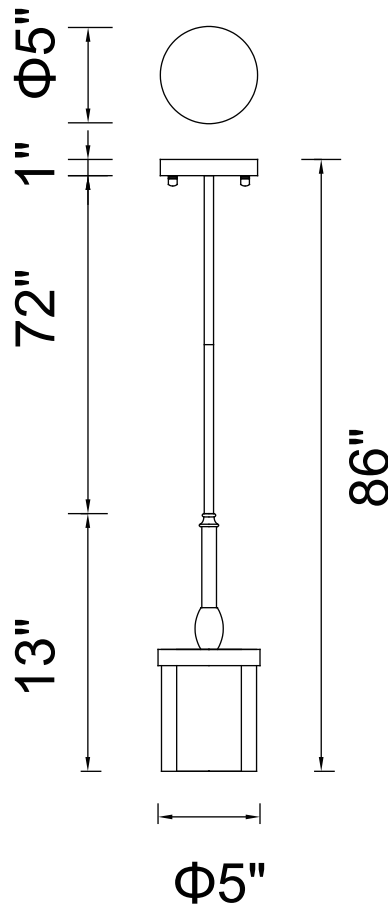

CWI LIGHTING

BRIGHTER LIVING. SIMPLIFIED.

PROJECT: _____
 FIXTURE TYPE: _____
 LOCATION: _____
 CONTACT/PHONE: _____

Item	9851P5-1-601
Collection	MAYBELLE
Finish	Chrome
Glass	Clear
Crystal	-----
Input	120V AC,60HZ,AC

Shade	-----
Length/Dia.	5"
Width/Ext.	-----
Height	13"
Maximum	86"
Lumens	-----

Light Source	E26
Bulb Info.	1×60W
Included	-----
Dimmable	No
Color	-----
Weight	-----